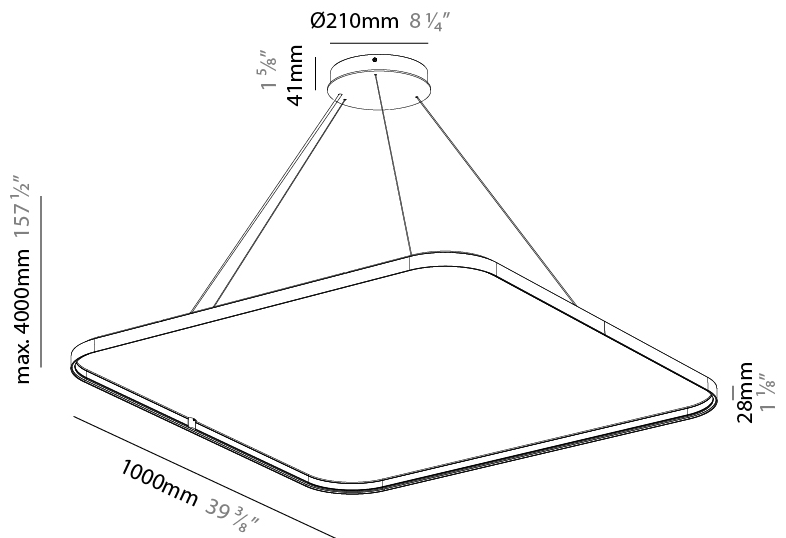

GENERAL

Series: Quantum Silhouette Acoustic
Partner: Prolicht
Division: Architectural
Installation: Suspension
Product Type: Acoustic
Mounting Location: Ceiling
Light Distribution: Direct

PHYSICAL

Shape: Round
Length (mm): 1000
Length (in): 39 3/8
Width (mm): 1000
Width (in): 39 3/8
Height (mm): 28
Height (in): 1 1/8
Weight (kg): 4.3

Fixture Finish: SSR / BKV / CWI / CRY / HAB / UFT / ITA / RUA / FTG / MYG / LOD / PUS / FRO / FUP / KIA / POP / BLS / SPG / MEY / GOH / CHC / COM / ABZ / JAG / OBR / MOS / ROR

Acoustic Finish: SFW / CYW / SEE / SYN / MTS / PMB / TTN / CYB / STO / DPE / BES / SHB / ARE / ANE / VRD / CRF

Fixture Material: Aluminum
Primary Material: Acoustic

ELECTRICAL

Lamp Type: LED
Input Wattage (W): 49
Total Output Wattage (W): 44.6
Dimming: Non-Dimming / 0-10V Dimming / Phase Dimming / DALI Dimming / MATTER Dimming
Driver Included: Yes
Driver Location: Integrated
Driver Type: Constant Current - Universal
Driver Class: Class 2
Input Voltage (V): 120
Constant Current (MA): 1850mA

LED

Color Temperature (°K): 2700 / 3000
Max. Delivered Lumen (lm): 1999 / 2094
Nominal Lumen (lm): 4677 / 4900
CRI: >90 CRI
Lamp Life (hrs): 50000

OPTICAL

RATINGS AND CERTIFICATIONS

Certified By: Certified for North American Standards
IP rating: IP20