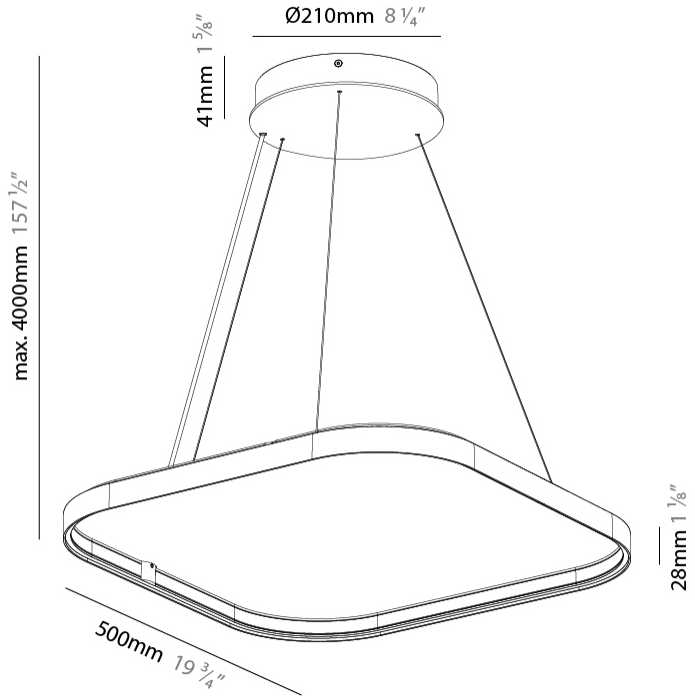

GENERAL

Series: Quantum Silhouette Acoustic
Partner: Prolicht
Division: Architectural
Installation: Suspension
Product Type: Acoustic
Mounting Location: Ceiling
Light Distribution: Direct

PHYSICAL

Shape: Square
Length (mm): 500
Length (in): 19 11/16
Width (mm): 500
Width (in): 19 11/16
Height (mm): 28
Height (in): 1 1/8
Weight (kg): 2.1

Fixture Finish: SSR / BKV / CWI / CRY / HAB / UFT / ITA / RUA / FTG / MYG / LOD / PUS / FRO / FUP / KIA / POP / BLS / SPG / MEY / GOH / CHC / COM / ABZ / JAG / OBR / MOS / ROR

Acoustic Finish: SFW / CYW / SEE / SYN / MTS / PMB / TTN / CYB / STO / DPE / BES / SHB / ARE / ANE / VRD / CRF

Fixture Material: Aluminum
Primary Material: Acoustic

ELECTRICAL

Lamp Type: LED
Input Wattage (W): 22
Total Output Wattage (W): 20
Dimming: Non-Dimming / 0-10V Dimming / Phase Dimming / DALI Dimming / MATTER Dimming
Driver Included: Yes
Driver Location: Integrated
Driver Type: Constant Current - Universal
Driver Class: Class 2
Input Voltage (V): 120
Constant Current (MA): 850mA

LED

Color Temperature (°K): 2700 / 3000
Max. Delivered Lumen (lm): 916 / 960
Nominal Lumen (lm): 2143 / 2246
CRI: >90 CRI
Lamp Life (hrs): 50000

OPTICAL

RATINGS AND CERTIFICATIONS

Certified By: Certified for North American Standards
IP rating: IP20